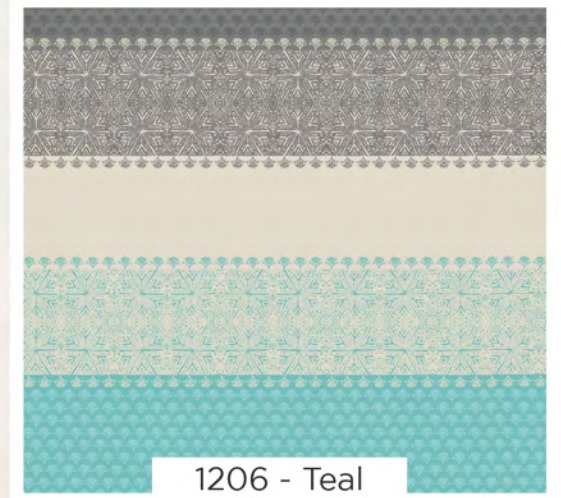

Design No. : 1204
Flat Sheets - Single/Double
Fitted Sheets - Single/Double

ETHNIC STRIPE

Design No. : 1206
Flat Sheets - King
Fitted Sheets - King

Nostalgia

ETHNIC STRIPE

Design No. : 1206
Flat Sheets - King
Fitted Sheets - King