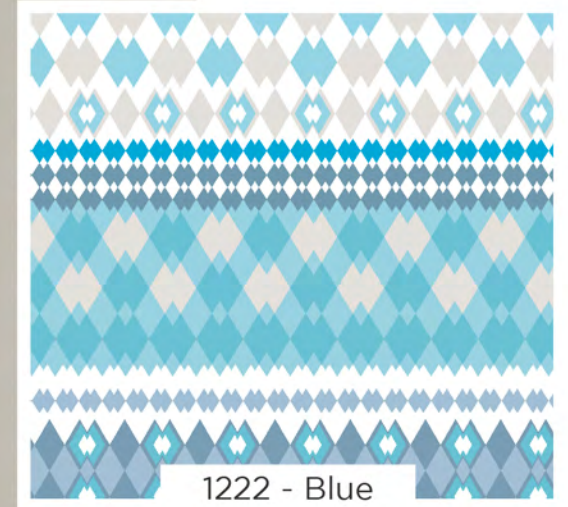

FENSTER

1222 - Blue