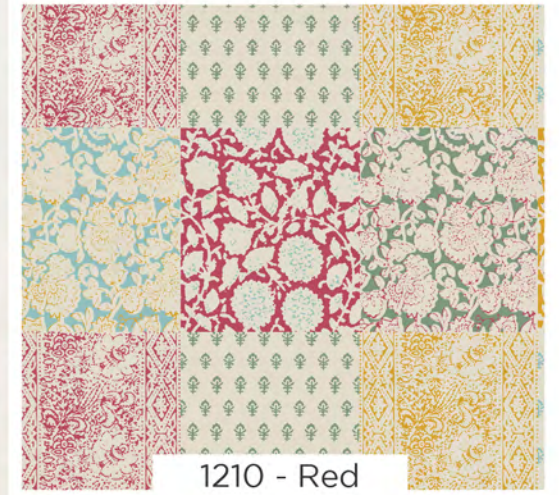

1209 - Teal

Design No. : 1209
Flat Sheets - Single/King
Fitted Sheets - Single/King

Sanctuary

JARDIN

1209 - Beige

Design No. : 1209
Flat Sheets - Single/King
Fitted Sheets - Single/King

Sanctuary

PHOOL