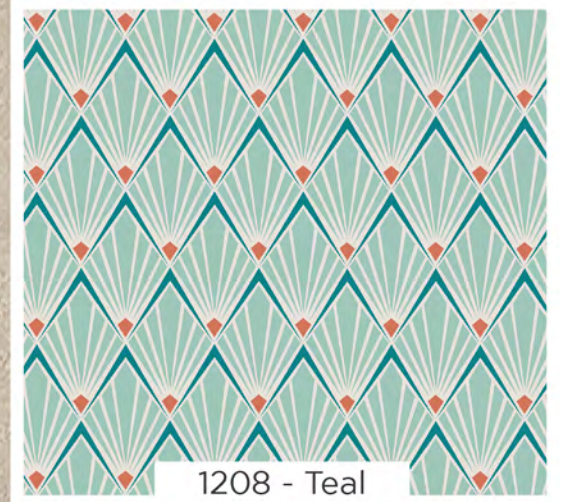

MODERNE

1208 - Teal