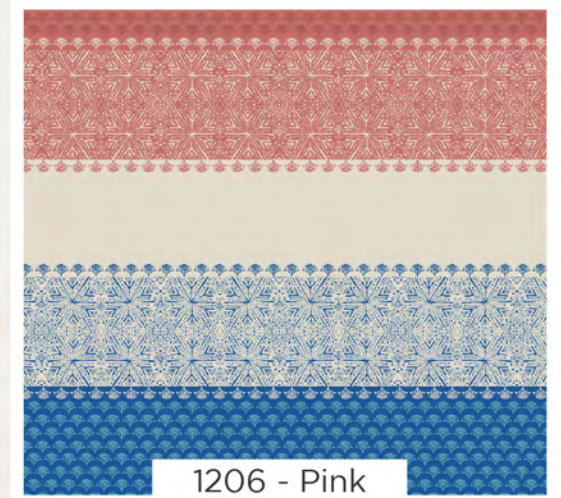

ETHNIC STRIPE

Design No. : 1206
Flat Sheets - King
Fitted Sheets - King

Nostalgia