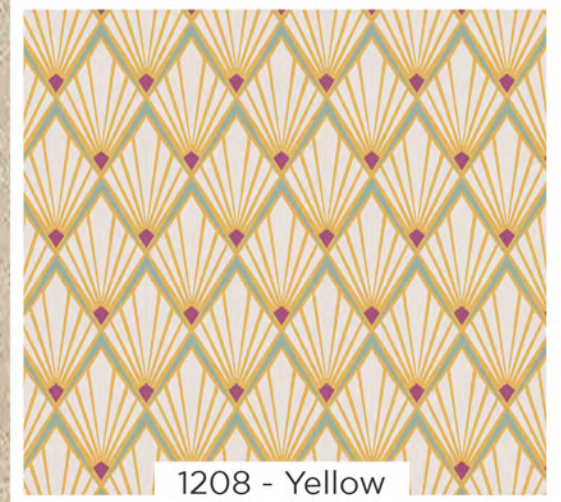

MODERNE

Design No. : 1208

Flat Sheets - Single/Double

Fitted Sheets - Single/Double

Sanctuary